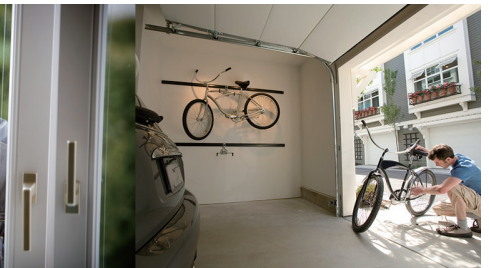

JSW Pacific Corp. / Head Office
3F-3, NO. 700, Zhongzheng Rd.,
Zhonghe District, New Taipei City, Taiwan
TEL +886 2 8227 8582
FAX +886 2 8227 8583
www.jswpac.com

JSW Pacific Co. Ltd. / China
NO. 138, Sanjiang Industrial Park, Hengli Town,
Dongguan City, Guangdong Province, China 523462
TEL +86 769 8379 7666
FAX +86 769 8379 7679

JSW
Pacific Corp.